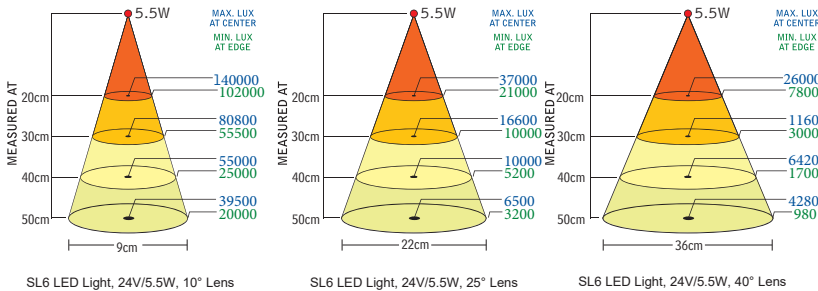

Benefits

- High quality materials
- Efficient light pattern
- Rugged flexible arm
- Durable design
- High colour rendering index

Technical specifications

Supply voltage	12-24V AC/DC, 1,9m cordset (100-240VAC Plugin AC/DC-adaptor available, IP44)
Power consumption	5,5W
Arm length	500 or 700mm
Colour	Black
Colour temperature	4000K
IP-rating	IP20 or IP65
Protection Class	III
Beam angle	10° std. 25° and 40° as accessory
Light output	390Lm, 39500Lx at 500mm distance (10°)
Colour rendering index	92
Weight	1,2-1,4kg
Technical lifespan	>50000h