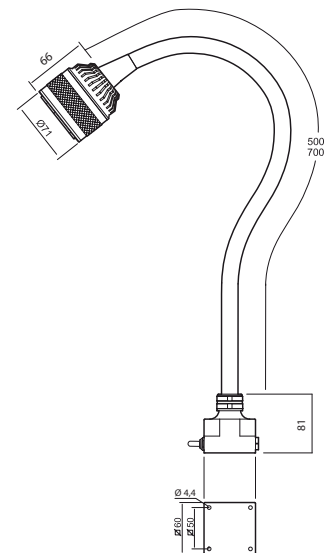

The lamp head is made from aluminium which allows good heat dissipation and protection against the tough environments it will be subjected to in industrial applications.

Custom versions available.

Features

Benefits

- High quality materials
- Efficient light pattern
- Rugged flexible arm
- Durable design
- High colour rendering index

Technical specifications

Supply voltage	12-24V AC/DC, 1,9m cordset (100-240VAC Plugin AC/DC-adaptor available, IP44)
Power consumption	5,5W
Arm length	500 or 700mm
Colour	Black
Colour temperature	4000K
IP-rating	IP20 or IP65
Protection Class	III
Beam angle	10° std. 25° and 40° as accessory
Light output	390Lm, 39500Lx at 500mm distance (10°)
Colour rendering index	92
Weight	1,2-1,4kg
Technical lifespan	>50000h

Arm	Connection	Version	Part. no.
500mm	12-24V AC/DC	IP20, Joint	33610
500mm	12-24V AC/DC	IP65	33605
700mm	12-24V AC/DC	IP20, Joint	33630
700mm	12-24V AC/DC	IP65	33625

PSU (100-240V~)

Plug-in Adaptor for Europe 230V
33901