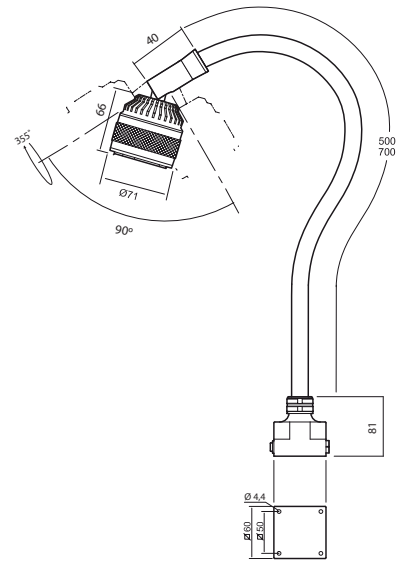

- LED Service life >50000h
- IP20 or IP65
- Armlength 500 or 700mm
- With or without swivel joint
- Plugin AC/DC-Adaptor 100-240/12V, IP44 available as accessory

Applications

- Focused task light for industrial applications
- Tasklight for vehicles
- Marine applications

Benefits

- High quality materials
- Efficient light pattern
- Rugged flexible arm
- Durable design
- High colour rendering index

Technical specifications

Supply voltage	12-24V AC/DC, 1,9m cordset (100-240VAC Plugin AC/DC-adaptor available, IP44)
Power consumption	5,5W
Arm length	500 or 700mm
Colour	Black
Colour temperature	4000K
IP-rating	IP20 or IP65
Protection Class	III
Beam angle	10° std. 25° and 40° as accessory
Light output	390Lm, 39500Lx at 500mm distance (10°)
Colour rendering index	92
Weight	1,2-1,4kg
Technical lifespan	>50000h

Arm	Connection	Version	Part. no.
500mm	12-24V AC/DC	IP20, Joint	33610
500mm	12-24V AC/DC	IP65	33605
700mm	12-24V AC/DC	IP20, Joint	33630
700mm	12-24V AC/DC	IP65	33625

PSU (100-240V~)

Plug-in Adaptor for Europe 230V
33901