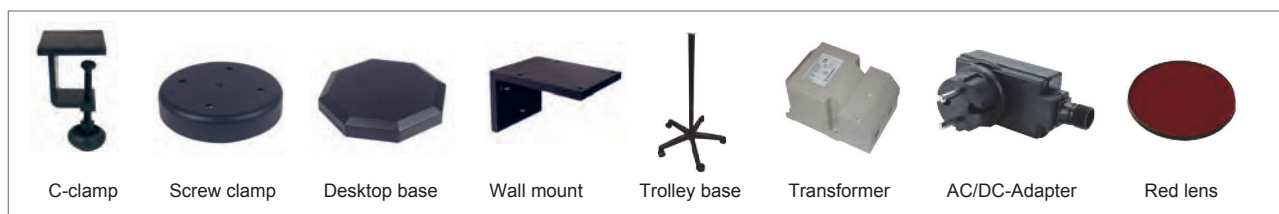

The presented accessories are made for □ 50 hole pattern. For measures we refer to Instructions To Use, downloadable at [www.sunnex.se](http://www.sunnex.se).

Accessory	Info	Part. no.
Screw clamp 	Gap 42 mm	14020
Screw clamp 	Ø90mm, LT/HT/LS/HS/Lumius/HM	14000
	Ø110mm, HF/CL/Solus	12010
Desktop base 	Octagonal, 200mm side	14015
Wallmount 	50x60x80mm	14030
Trolley base 	Height 750mm	14024
Transformer 	230/12V-75VA IP44	12030
	230/24V-75VA IP44	12035
	230/12V-20VA plug in	14051
AC/DC-Adapter 	230/24VDC-15VA IP44, for LED products	33901
	Adapter 230/24V-15VA Swiss Plug	33907
Red lens 	Ø34mm, HT	18333
	Ø41,5mm, HS	15114
	Ø55mm, HM/Lumius	18831