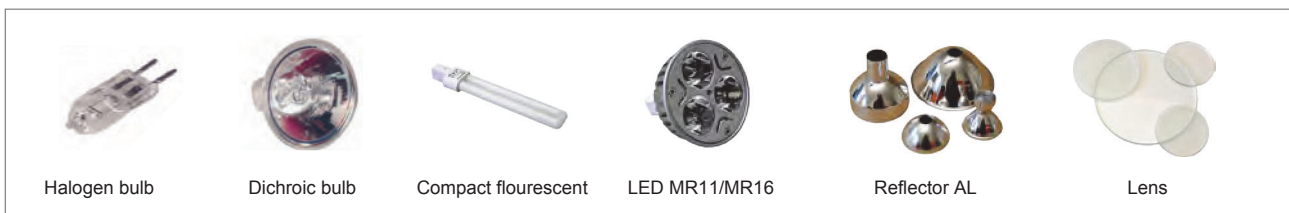

Accessory		Info	Part. no.
Halogen bulb		12V/20W-G4, HS	15140
		24V/20W-G4, HS	15141
		12V/35W- GY6.35, HM	13830
		24V/35W-GY 6.35, HM	13837
		12V/50W-GY 6.35, HF	13831
		24V/50W-GY 6.35, HF	13834
		12V/75W- GY 6.35, HF	13832
		24V/75W- GY 6.35, HF	13835
Dichroic bulb		12V/10W- GU4, HT	18828
Compact fluorescent		9W, G23 cool white, CL	15881
		11W, G23 cool white, CL	15882
LED MR11/MR16		12VDC/2WGU4 cool white, LT	18841
		12-24V/3x1W cool white, LS	15174
Reflector AL		Spot HS	15128
		Flood HS	15123
		Spot HM	18003
		Spot HF	13821
Lens		Ø34mm, HT	18007
		Ø34mm, frosted HT	18009
		Ø41,5mm, HS	15402
		Ø41,5mm, frosted HS	15112
		Ø55mm, HM/Lumius	18004
		Ø55mm, frosted HM/Lumius	18005
		Ø83mm, HF	13825
		Ø83mm, frosted HF	13826
		CL 9W	15861
CL 11W	15862		

Halogen bulb

Dichroic bulb

Compact fluorescent

LED MR11/MR16

Reflector AL

Lens