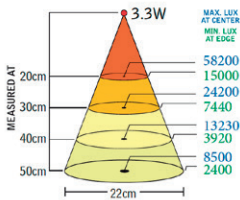

Tellus 20° Lens