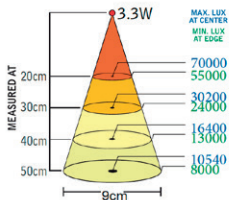

Technical specifications

Supply voltage	12-24 V AC/DC (Accessory 230 V AC/DC-adapter)
Connection cable	Standard 1,9 m H05VV-F
Connector	M12 (Male) 4-pin A-code
Power consumption	3,3 W
Arm lengths	500, 700 mm or Spot
Colour	Black
Colour temperature	4000 K
IP-rating	IP20, IP43 or IP65
Protection class	III
Beam angle	15° (30° DIM). 20 and 30° available as option
Light output	300 Lm, 10540 Lx på 500 mm distance (15° optic)
Colour rendering index	CRI: >92
Weight	0,6-1,0 kg
Technical lifespan	>50000 h