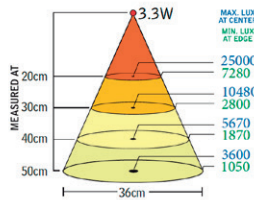

Tellus 30° Lens