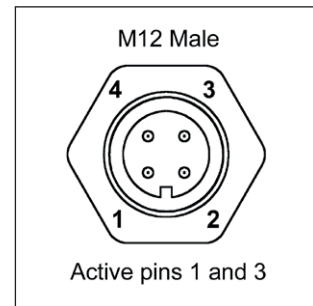

Technical specifications

Supply voltage	12-24 V AC/DC (Accessory 230 V AC/DC-adapter)
Connection cable	Standard 1,9 m H05VV-F
Connector	M12 (Male) 4-pin A-code
Power consumption	3,3 W
Arm lengths	500, 700 mm or Spot
Colour	Black
Colour temperature	4000 K
IP-rating	IP20, IP43 or IP65
Protection class	III
Beam angle	15° (30° DIM). 20 and 30° available as option
Light output	300 Lm, 10540 Lx på 500 mm distance (15° optic)
Colour rendering index	CRI: >92
Weight	0,6-1,0 kg
Technical lifespan	>50000 h

Tellus 15° Lens

Tellus 20° Lens

Tellus 30° Lens

Model	Arm	Connection	Version	Part no.
Tellus	500 mm	12-24 V AC/DC	IP43	34100
	500 mm	12-24 V AC/DC	IP20, Led	34110
	500 mm	12-24 V AC/DC	IP65	34200
	500 mm	12-24 V AC/DC	IP20, DIM	34300
Tellus	700 mm	12-24 V AC/DC	IP43	34120
	700 mm	12-24 V AC/DC	IP20, Led	34130
	700 mm	12-24 V AC/DC	IP65	34220
	700 mm	12-24 V AC/DC	IP20, DIM	34320
Tellus	40 mm	12-24 V AC/DC	IP20, Led	34160