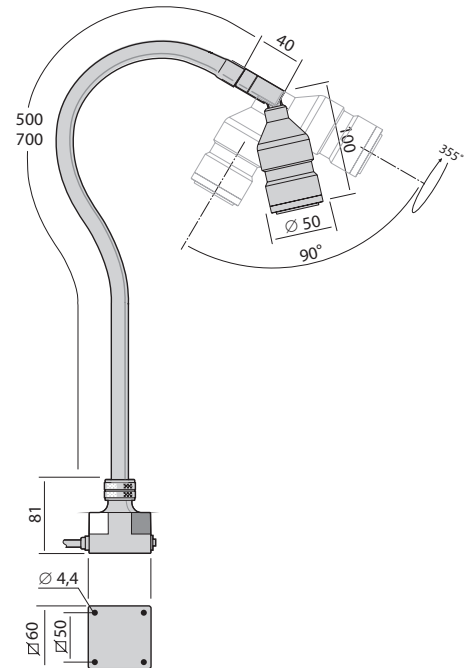

Technical specifications

Supply voltage	12-24 V AC/DC (Accessory 230 V AC/DC-adapter)
Connection cable	Standard 1,9 m H05VV-F
Connector	M12 (Male) 4-pin A-code
Power consumption	3,3 W
Arm lengths	500, 700 mm or Spot
Colour	Black
Colour temperature	4000 K
IP-rating	IP20, IP43 or IP65
Protection class	III
Beam angle	15° (30° DIM). 20 and 30° available as option
Light output	300 Lm, 10540 Lx på 500 mm distance (15° optic)
Colour rendering index	CRI: >92
Weight	0,6-1,0 kg
Technical lifespan	>50000 h

Tellus 15° Lens

Tellus 20° Lens

Tellus 30° Lens

Model	Arm	Connection	Version	Part no.
Tellus	500 mm	12-24 V AC/DC	IP43	34100
	500 mm	12-24 V AC/DC	IP20, Led	34110
	500 mm	12-24 V AC/DC	IP65	34200
	500 mm	12-24 V AC/DC	IP20, DIM	34300
Tellus	700 mm	12-24 V AC/DC	IP43	34120
	700 mm	12-24 V AC/DC	IP20, Led	34130
	700 mm	12-24 V AC/DC	IP65	34220
	700 mm	12-24 V AC/DC	IP20, DIM	34320
Tellus	40 mm	12-24 V AC/DC	IP20, Led	34160

Accessories

Plugin Adapter 220-240 V
33920

Magnetic base
14000

Table base
14015

C-clamp
14020

Wall mount
14030

Accessory		Suitable for	Info	Part. no.
Lens/Glass		Tellus	Clear (std)	15402
		Tellus	Frosted	15112
		Tellus	Red	15114
		Tellus	Green	15110
Optics		Tellus	15°	34015
		Tellus	20°	34020
		Tellus	30°	34030
C-clamp		All with std. base M4 x 20 (4x) included	Max 42 mm	14020
Magnetic base		Tellus/Lumius/Pluto/LS M4 x 20 (4x) included	Ø 90 mm	14000
Wall mount		All with std. base M4 x 20 (4x) included	50 x 80 mm	14030
Table base		All with std. base 4.0 x 25 (4x) included	Ø 200 mm	14015
Connector		All LED lighting	M12 Male	18952
		All LED lighting	M12 Female	31301
AC/DC-Adapter		Pluto/Tellus/Solus6/Solus9/ Lumius/LS/CL-LED/Luxor (Euro)	Plug Adapter Europé 220-240 V Max 15 VA, IP44	33920
		Pluto/Tellus/Solus6/Solus9/ Lumius/LS/CL-LED/Luxor (UK)	Plug Adapter UK 220-240 V Max 15 VA, IP44	33921
		Pluto/Tellus/Solus6/Solus9/ Lumius/LS/CL-LED/Luxor (US)	Plug Adapter US 100-120 V Max 15 VA, IP44	33922