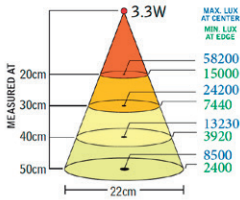

Tellus 20° Lens