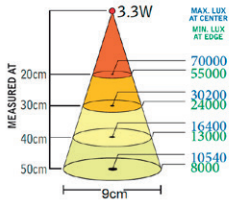

Technical specifications

Supply voltage	12-24 V AC/DC (Accessory 230 V AC/DC-adapter)
Connection cable	Standard 1,9 m H05VV-F
Connector	M12 (Male) 4-pin A-code
Power consumption	3,3 W
Arm lengths	500, 700 mm or Spot
Colour	Black
Colour temperature	4000 K
IP-rating	IP20, IP43 or IP65
Protection class	III
Beam angle	15° (30° DIM). 20 and 30° available as option
Light output	300 Lm, 10540 Lx på 500 mm distance (15° optic)
Colour rendering index	CRI: >92
Weight	0,6-1,0 kg
Technical lifespan	>50000 h