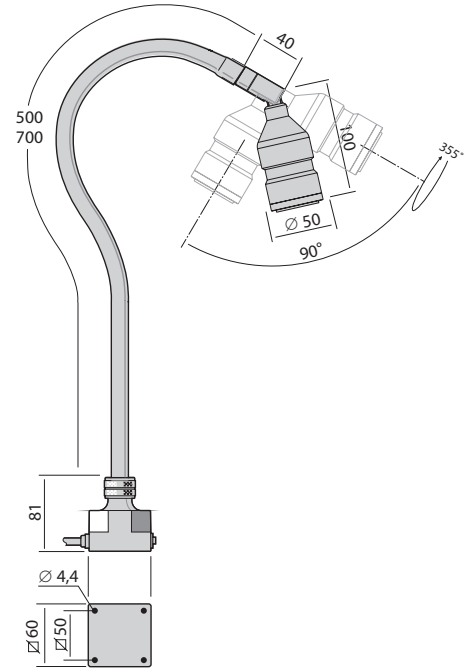

Technical specifications

Supply voltage	12-24 V AC/DC (Accessory 230 V AC/DC-adapter)
Connection cable	Standard 1,9 m H05VV-F
Connector	M12 (Male) 4-pin A-code
Power consumption	3,3 W
Arm lengths	500, 700 mm or Spot
Colour	Black
Colour temperature	4000 K
IP-rating	IP20, IP43 or IP65
Protection class	III
Beam angle	15° (30° DIM). 20 and 30° available as option
Light output	300 Lm, 10540 Lx på 500 mm distance (15° optic)
Colour rendering index	CRI: >92
Weight	0,6-1,0 kg
Technical lifespan	>50000 h

Tellus 15° Lens

Tellus 20° Lens

Tellus 30° Lens

Model	Arm	Connection	Version	Part no.
Tellus	500 mm	12-24 V AC/DC	IP43	34100
	500 mm	12-24 V AC/DC	IP20, Joint	34110
	500 mm	12-24 V AC/DC	IP65	34200
Tellus	700 mm	12-24 V AC/DC	IP43	34120
	700 mm	12-24 V AC/DC	IP20, Joint	34130
	700 mm	12-24 V AC/DC	IP65	34220
Tellus	700 mm	12-24 V AC/DC	IP20, DIM	34320
	40 mm	12-24 V AC/DC	IP20, Joint	34160

Accessories

Plug Adapter 220-240 V
33920

Magnetic base
14000

Table base
14015

C-clamp
14020

Wall mount
14030

Accessory		Suitable for	Info	Part. no.
Lens/Glass		Tellus	Clear (std)	15402
		Tellus	Frosted	15112
		Tellus	Red	15114
		Tellus	Green	15110
Optics		Tellus	15°	34015
		Tellus	20°	34020
		Tellus	30°	34030
C-clamp		All with std. base M4 x 20 (4x) included	Max 42 mm	14020
Magnetic base		Tellus/Lumius/Pluto/LS M4 x 20 (4x) included	Ø 90 mm	14000
Wall mount		All with std. base M4 x 20 (4x) included	50 x 80 mm	14030
Table base		All with std. base 4.0 x 25 (4x) included	Ø 200 mm	14015
Connector		All LED lighting	M12 Male	18952
		All LED lighting	M12 Female	31301
AC/DC-Adapter		Pluto/Tellus/Solus6/Solus9/ Lumius/LS/CL-LED/Luxor (Euro)	Plugín Adapter Europé 220-240 V Max 15 VA, IP44	33920
		Pluto/Tellus/Solus6/Solus9/ Lumius/LS/CL-LED/Luxor (UK)	Plugín Adapter UK 220-240 V Max 15 VA, IP44	33921
		Pluto/Tellus/Solus6/Solus9/ Lumius/LS/CL-LED/Luxor (US)	Plugín Adapter US 100-120 V Max 15 VA, IP44	33922