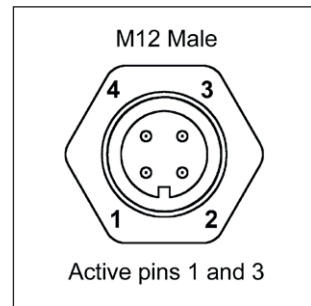

Technical specifications

Supply voltage	12-24 V AC/DC (Accessory 230 V AC/DC-adapter)
Connection cable	Standard 1,9 m H05VV-F
Connector	M12 (Male) 4-pin A-code
Power consumption	3,3 W
Arm lengths	500, 700 mm or Spot
Colour	Black
Colour temperature	4000 K
IP-rating	IP20, IP43 or IP65
Protection class	III
Beam angle	15° (30° DIM). 20 and 30° available as option
Light output	300 Lm, 10540 Lx på 500 mm distance (15° optic)
Colour rendering index	CRI: >92
Weight	0,6-1,0 kg
Technical lifespan	>50000 h

Tellus 15° Lens

Tellus 20° Lens

Tellus 30° Lens

Model	Arm	Connection	Version	Part no.
Tellus	500 mm	12-24 V AC/DC	IP43	34100
	500 mm	12-24 V AC/DC	IP20, Joint	34110
	500 mm	12-24 V AC/DC	IP65	34200
Tellus	700 mm	12-24 V AC/DC	IP43	34120
	700 mm	12-24 V AC/DC	IP20, Joint	34130
	700 mm	12-24 V AC/DC	IP65	34220
Tellus	700 mm	12-24 V AC/DC	IP20, DIM	34320
	40 mm	12-24 V AC/DC	IP20, Joint	34160