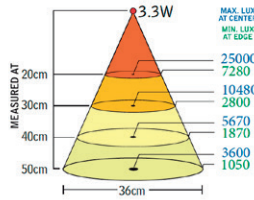

Tellus 30° Lens