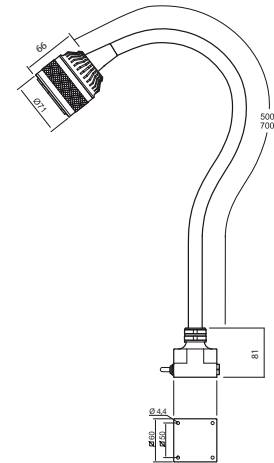

### Technical specifications

Supply voltage	12-24 V AC/DC (Tillbehör 230 V AC/DC-adaptor)
Connection cable	Standard 1,9 m H05VV-F
Connector	M12 (Male) 4-pin A-code
Power consumption	5,5 W
Arm lenght	500 or 700 mm
Colour	Black
Colour temperature	4000 K
IP-rating	IP20 or IP65
Protection class	III
Beam angle	10° standard. 25° and 40° available as accessory
Light output	390 Lm, 39500 Lx på 500 mm distance (10°)
Colour rendering index	CRI: 92
Weight	1,2-1,4 kg
Technical lifespan	>50000 h

Arm	Connection	Version	Part no.
500 mm	12-24 V AC/DC	IP20, Joint	33610
500 mm	12-24 V AC/DC	IP65	33605
700 mm	12-24 V AC/DC	IP20, Joint	33630
700 mm	12-24 V AC/DC	IP65	33625

**Accessories**

Plugin Adapter 220-240 V 33920	Magnetic base 12010	Table base 14015	C-Clamp 14020	Wall mount 14030