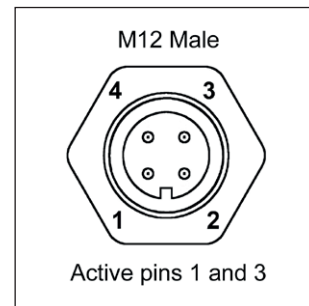

### Technical specifications

Supply voltage	12-24 V AC/DC (Tillbehör 230 V AC/DC-adaptor)
Connection cable	Standard 1,9 m H05VV-F
Connector	M12 (Male) 4-pin A-code
Power consumption	5,5 W
Arm lenght	500 or 700 mm
Colour	Black
Colour temperature	4000 K
IP-rating	IP20 or IP65
Protection class	III
Beam angle	10° standard. 25° and 40° available as accessory
Light output	390 Lm, 39500 Lx på 500 mm distance (10°)
Colour rendering index	CRI: 92
Weight	1,2-1,4 kg
Technical lifespan	>50000 h

Arm	Connection	Version	Part no.
500 mm	12-24 V AC/DC	IP20, Joint	33610
500 mm	12-24 V AC/DC	IP65	33605
700 mm	12-24 V AC/DC	IP20, Joint	33630
700 mm	12-24 V AC/DC	IP65	33625

**Accessories**

Plugin Adapter 220-240 V 33920	Magnetic base 12010	Table base 14015	C-Clamp 14020	Wall mount 14030