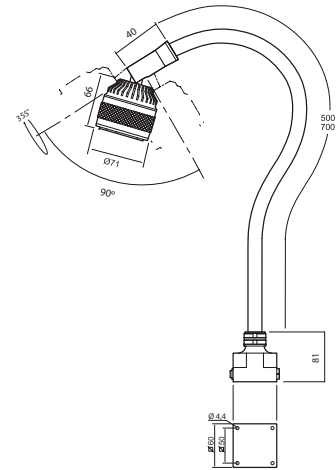

### Technical specifications

Supply voltage	12-24 V AC/DC (Tillbehör 230 V AC/DC-adaptor)
Connection cable	Standard 1,9 m H05VV-F
Connector	M12 (Male) 4-pin A-code
Power consumption	5,5 W
Arm lenght	500 or 700 mm
Colour	Black
Colour temperature	4000 K
IP-rating	IP20 or IP65
Protection class	III
Beam angle	10° standard. 25° and 40° available as accessory
Light output	390 Lm, 39500 Lx på 500 mm distance (10°)
Colour rendering index	CRI: 92
Weight	1,2-1,4 kg
Technical lifespan	>50000 h

Arm	Connection	Version	Part no.
500 mm	12-24 V AC/DC	IP20, Joint	33610
500 mm	12-24 V AC/DC	IP65	33605
700 mm	12-24 V AC/DC	IP20, Joint	33630
700 mm	12-24 V AC/DC	IP65	33625

**Accessories**

Plugin Adapter 220-240 V 33920	Magnetic base 12010	Table base 14015	C-Clamp 14020	Wall mount 14030