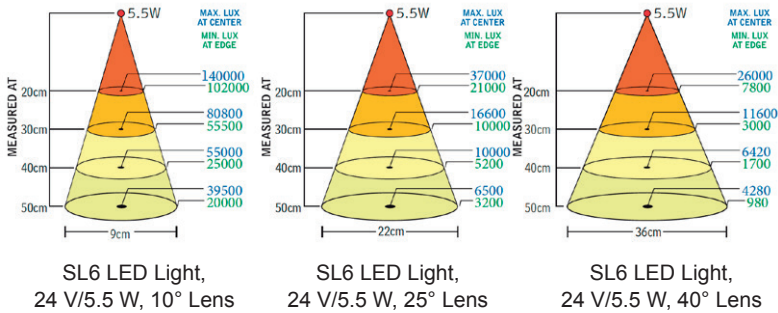

### Technical specifications

Supply voltage	12-24 V AC/DC (Tillbehör 230 V AC/DC-adaptor)
Connection cable	Standard 1,9 m H05VV-F
Connector	M12 (Male) 4-pin A-code
Power consumption	5,5 W
Arm lenght	500 or 700 mm
Colour	Black
Colour temperature	4000 K
IP-rating	IP20 or IP65
Protection class	III
Beam angle	10° standard. 25° and 40° available as accessory
Light output	390 Lm, 39500 Lx på 500 mm distance (10°)
Colour rendering index	CRI: 92
Weight	1,2-1,4 kg
Technical lifespan	>50000 h