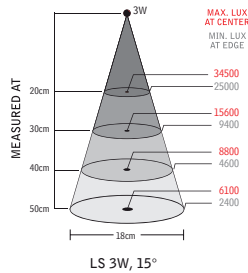

### Technical specification

Supply voltage	12-24 V DC (Accessory 230 V AC/DC-adapter)
Connection cable	Standard 1,9 m H05VV-F
Connector	M12 (Male) 4-pin A-code
Power consumption	3 W
Arm length	500, 700 mm or Spot
Colour	Black
Colour temperature	5500 K
IP rating	IP20
Protection class	III
Beam angle	15°
Light output	165 Lm, 6100 Lx at 500 mm distance
Colour rendering index	80
Weight	0,8-1,2 kg
Technical lifespan	>25000 h