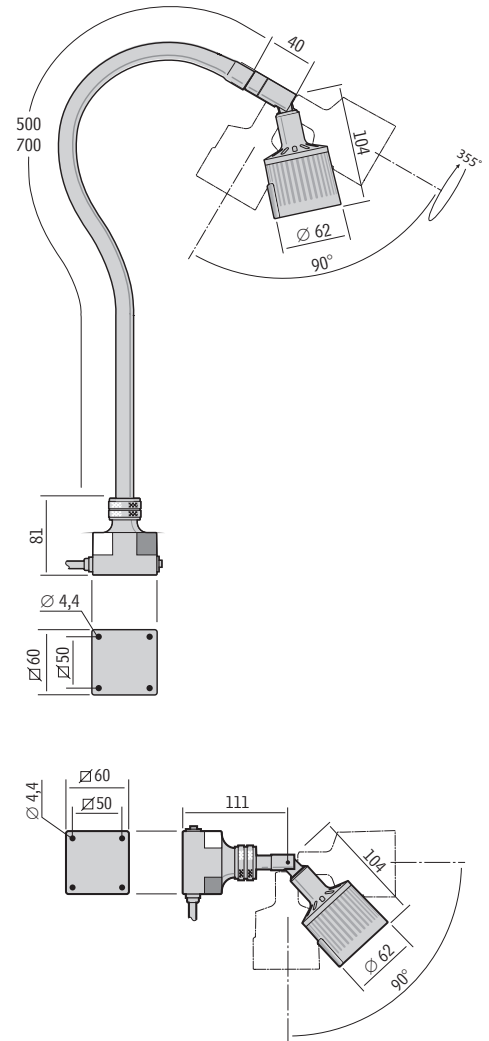

## Features

- Arm length 500, 700mm and spotlight
- With or without swivel joint
- LED Service life >25000h
- 12-24V AC/DC
- AC/DC-Adaptor 220-240/24V, IP44 available as accessory

### Technical specification

Supply voltage	12-24 V DC (Accessory 230 V AC/DC-adapter)
Connection cable	Standard 1,9 m H05VV-F
Connector	M12 (Male) 4-pin A-code
Power consumption	3 W
Arm length	500, 700 mm or Spot
Colour	Black
Colour temperature	5500 K
IP rating	IP20
Protection class	III
Beam angle	15°
Light output	165 Lm, 6100 Lx at 500 mm distance
Colour rendering index	80
Weight	0,8-1,2 kg
Technical lifespan	>25000 h

Arm	Connection	Version	Part no.
500 mm	12-24 V AC/DC		30305
500 mm	12-24 V AC/DC	Led	30320
700 mm	12-24 V AC/DC		30310
700 mm	12-24 V AC/DC	Led	30325
40 mm	12-24 V AC/DC	Led	30330