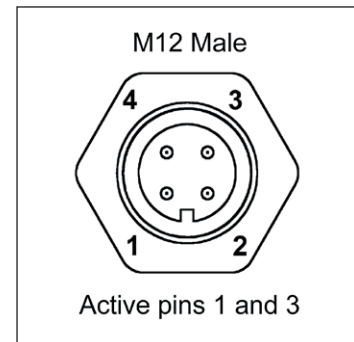

## Features

- Arm length 500, 700mm and spotlight
- With or without swivel joint
- LED Service life >25000h
- 12-24V AC/DC
- AC/DC-Adaptor 220-240/24V, IP44 available as accessory

### Technical specification

Supply voltage	12-24 V DC (Accessory 230 V AC/DC-adapter)
Connection cable	Standard 1,9 m H05VV-F
Connector	M12 (Male) 4-pin A-code
Power consumption	3 W
Arm length	500, 700 mm or Spot
Colour	Black
Colour temperature	5500 K
IP rating	IP20
Protection class	III
Beam angle	15°
Light output	165 Lm, 6100 Lx at 500 mm distance
Colour rendering index	80
Weight	0,8-1,2 kg
Technical lifespan	>25000 h

Arm	Connection	Version	Part no.
500 mm	12-24 V AC/DC		30305
500 mm	12-24 V AC/DC	Led	30320
700 mm	12-24 V AC/DC		30310
700 mm	12-24 V AC/DC	Led	30325
40 mm	12-24 V AC/DC	Led	30330