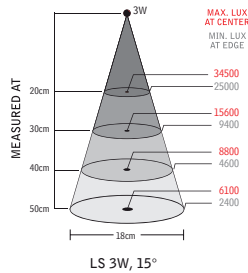

Benefits

- Long service life
- High quality components
- Rugged flexible arm
- Durable design
- M12 connector

Technical specification

Supply voltage	12-24 V AC/DC (Accessory 230 V AC/DC-adapter)
Connection cable	Standard 1,9 m H05VV-F
Connector	M12 (Male) 4-pin A-code
Power consumption	3 W
Arm length	500, 700 mm or Spot
Colour	Black
Colour temperature	5500 K
IP rating	IP20
Protection class	III
Beam angle	15°
Light output	165 Lm, 6100 Lx at 500 mm distance
Colour rendering index	80
Weight	0,8-1,2 kg
Technical lifespan	>25000 h