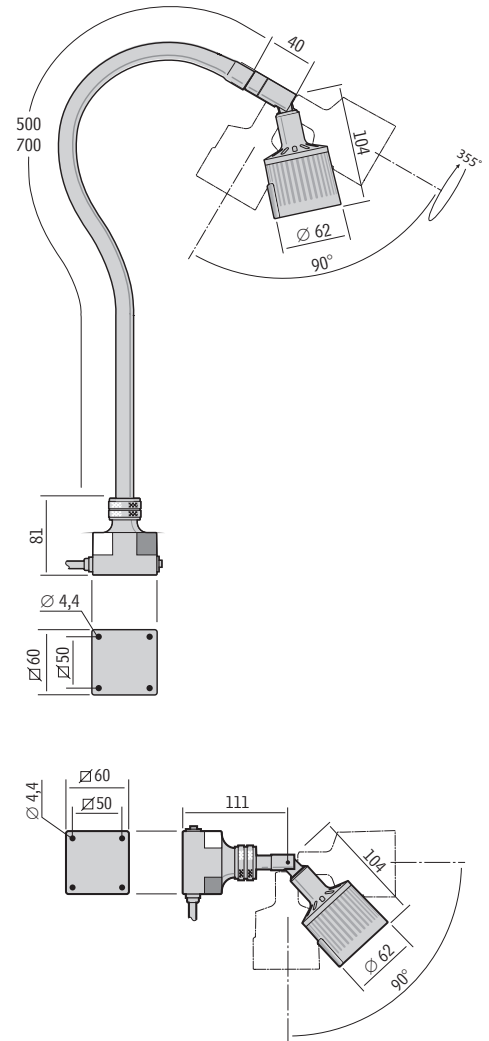

Features

- Arm length 500, 700 mm and spotlight
- With or without swivel joint
- LED Service life >25000h
- 12-24V AC/DC
- AC/DC-Adaptor 220-240/24V, IP44 available as accessory

Applications

- Industrial applications
- Vehicles
- Reading light

Benefits

- Long service life
- High quality components
- Rugged flexible arm
- Durable design
- M12 connector

Technical specification

Supply voltage	12-24 V AC/DC (Accessory 230 V AC/DC-adapter)
Connection cable	Standard 1,9 m H05VV-F
Connector	M12 (Male) 4-pin A-code
Power consumption	3 W
Arm length	500, 700 mm or Spot
Colour	Black
Colour temperature	5500 K
IP rating	IP20
Protection class	III
Beam angle	15°
Light output	165 Lm, 6100 Lx at 500 mm distance
Colour rendering index	80
Weight	0,8-1,2 kg
Technical lifespan	>25000 h

Arm	Connection	Version	Part no.
500 mm	12-24 V AC/DC		30305
500 mm	12-24 V AC/DC	Joint	30320
700 mm	12-24 V AC/DC		30310
700 mm	12-24 V AC/DC	Joint	30325
40 mm	12-24 V AC/DC	Joint	30330

Accessories

Plugin Adapter 220-240 V
33920