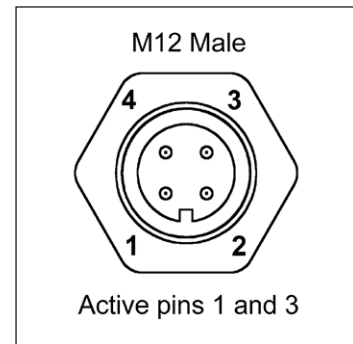

Features

- Arm length 500, 700 mm and spotlight
- With or without swivel joint
- LED Service life >25000h
- 12-24V AC/DC
- AC/DC-Adaptor 220-240/24V, IP44 available as accessory

Applications

- Industrial applications
- Vehicles
- Reading light

Benefits

- Long service life
- High quality components
- Rugged flexible arm
- Durable design
- M12 connector

Technical specification

Supply voltage	12-24 V AC/DC (Accessory 230 V AC/DC-adapter)
Connection cable	Standard 1,9 m H05VV-F
Connector	M12 (Male) 4-pin A-code
Power consumption	3 W
Arm length	500, 700 mm or Spot
Colour	Black
Colour temperature	5500 K
IP rating	IP20
Protection class	III
Beam angle	15°
Light output	165 Lm, 6100 Lx at 500 mm distance
Colour rendering index	80
Weight	0,8-1,2 kg
Technical lifespan	>25000 h

Arm	Connection	Version	Part no.
500 mm	12-24 V AC/DC		30305
500 mm	12-24 V AC/DC	Joint	30320
700 mm	12-24 V AC/DC		30310
700 mm	12-24 V AC/DC	Joint	30325
40 mm	12-24 V AC/DC	Joint	30330

Accessories

Plugin Adapter 220-240 V
33920