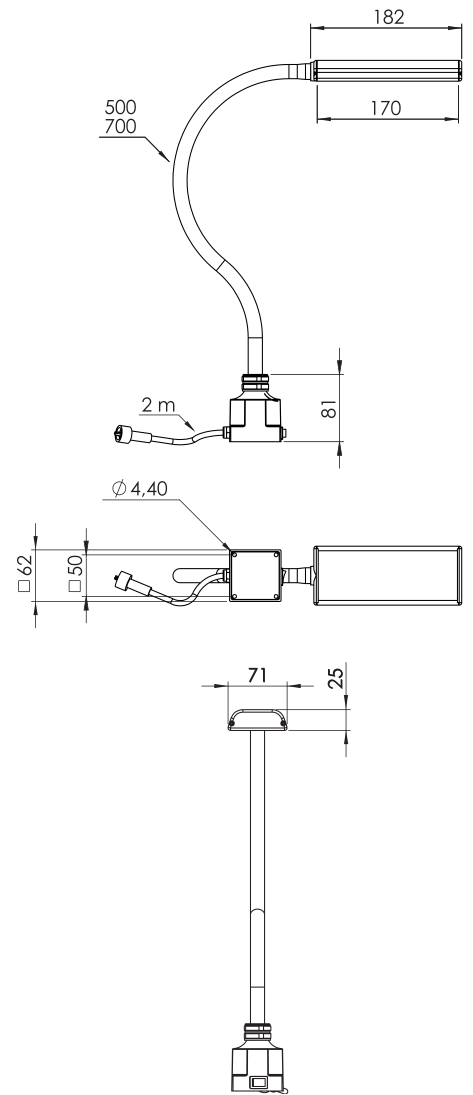

# CL-LED

Sunnex CL-LED is a diffused LED-lamp for general purpose like reading, assembly and inspection on workbenches etc. It has a pattern of LED's with a combined power of 11 W, with a built in recessed diffuser, for minimal glare and a flat light pattern. The lamp head is made from extruded aluminium with end pieces in durable plastic material. The classic Sunnex flexible arm is fitted and it comes in 500 or 700 mm length. Supply voltage is 24 V AC/DC.

## Features

- Arm length 500 and 700 mm
- LED lifespan >50000 h
- 24 V AC/DC connection for safety in industrial applications
- Adaptor available for direct connection to mains voltage

### Technical Specifications

Supply voltage	24-36 V AC/DC (Accessory 230 V AC/DC-adapter)
Connection cable	Standard 1,9 m H05VV-F
Connector	M12 (Male) 4-pin A-code
Power consumption	11 W
Arm length	500 or 700 mm
Colour	Black
Colour temperature	4000 K
IP-rating	IP20
Protection Class	III
Light output	1000 Lm, 3600 Lx at 500 mm distance
Colour rendering index	CRI: 92
Weight	1,2-1,4 kg
Technical lifespan	>50000 h

CL-LED 11 W at 50 cm distance

Arm	Connection	Part. nr.
500 mm	24-36 V DC	35100
700 mm	24-36 V DC	35120