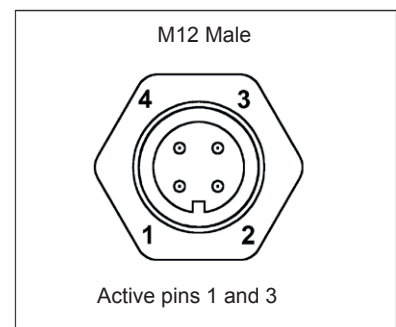

Arm	Connection	Part. nr.
500 mm	24-36 V DC	35100
700 mm	24-36 V DC	35120