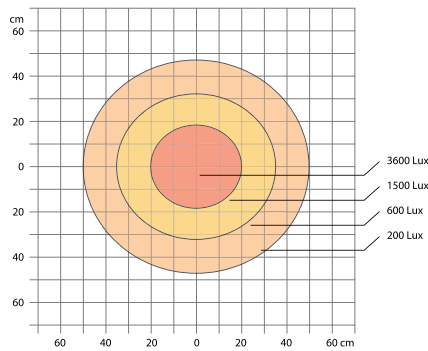

Technical Specifications

Supply voltage	24-36 V AC/DC (Accessory 230 V AC/DC-adapter)
Connection cable	Standard 1,9 m H05VV-F
Connector	M12 (Male) 4-pin A-code
Power consumption	11 W
Arm length	500 or 700 mm
Colour	Black
Colour temperature	4000 K
IP-rating	IP20
Protection Class	III
Light output	1000 Lm, 3600 Lx at 500 mm distance
Colour rendering index	CRI: 92
Weight	1,2-1,4 kg
Technical lifespan	>50000 h

CL-LED 11 W at 50 cm distance