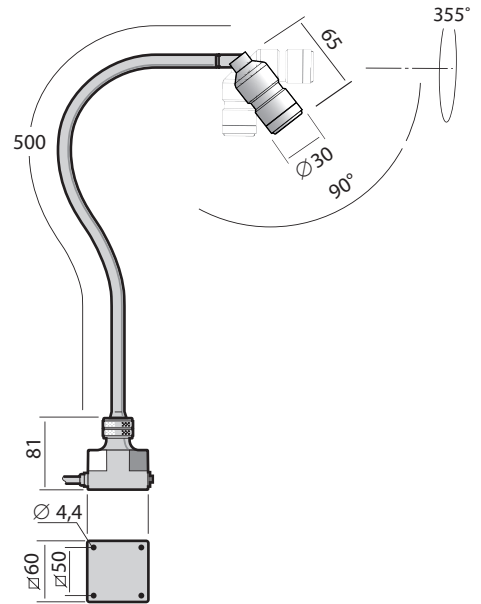

It can be supplied with an external plugin adaptor for 230 V. The adaptor's protection class is IP44.

Customized versions are available.

Features

- Arm length 500 mm
- Lifespan >50000 h
- IP20
- 12-24 V AC/DC
- AC/DC-Adaptor (100-240/12 V, IP44), available as accessory

Applications

- Industry
- Vehicles
- Medical
- Reading light

Benefits

- High quality components
- Easy to change positioning
- Compact and sturdy lamp head
- Designed lamp head
- 8° and 40° optics included
- M12 connector

Technical specifications

Supply voltage	12–24 V AC/DC (Accessory 230 V AC/DC-adapter)
Connection cable	Standard 1,9 m H05VV-F
Connector	M12 (Male) 4-pin A-code
Power consumption	2 W
Arm length	500 mm
Colour	Black
Colour temperature	40t00 K
IP rating	IP20
Protection class	III
Beam angle	25° mounted, 8° and 40° included
Light output	130 Lm, 1980 Lx at 500 mm distance (25° optics)
Colour rendering index	CRI: >90
Weight	0,7 kg
Technical lifespan	>50000h

Model	Arm	Connection	Version	Part no.
Pluto	500 mm	12-24 V AC/DC	IP20	22702

Accessories

Plugin Adapter 220-240 V
33920

Magnetic base
14000

Table base
14015

C-clamp
14020

Wall mount
14030

Accessory	Suitable for	Info	Part no.
Optics 	Pluto	8° 25° 40°	22712
C-clamp 	All with std. base M4 x 20 (4x) included	Max 42 mm	14020
Magnetic base 	Tellus/Lumius/Pluto/LS M4 x 20 (4x) included	Ø 90 mm	14000
Wallmount 	All with std. base M4 x 20 (4x) included	50 x 80 mm	14030
Table base 	All with std. base M4 x 20 (4x) included	Ø 200 mm	14015
Connector 	All LED lighting	M12 Male	18952
	All LED lighting	M12 Female	31301
AC/DC-Adapter 	Pluto/Tellus/Solus6/Solus9/ Lumius/LS/CL-LED/Luxor (Euro)	Plugin Adapter Europé 220-240 V Max 15 VA, IP44	33920
	Pluto/Tellus/Solus6/Solus9/ Lumius/LS/CL-LED/Luxor (UK)	Plugin Adapter UK 220-240 V Max 15 VA, IP44	33921
	Pluto/Tellus/Solus6/Solus9/ Lumius/LS/CL-LED/Luxor (US)	Plugin Adapter US 100-120 V Max 15 VA, IP44	33922