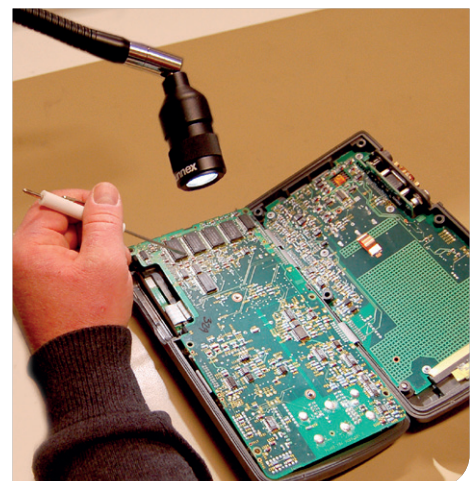

It can be supplied with an external plugin adaptor for 230 V. The adaptor's protection class is IP44.

Customized versions are available.

Features

- Arm length 500 mm
- Lifespan >50000 h
- IP20
- 12-24 V AC/DC
- AC/DC-Adaptor (100-240/12 V, IP44), available as accessory

Technical specifications

Supply voltage	12–24 V AC/DC (Accessory 230 V AC/DC-adapter)
Connection cable	Standard 1,9 m H05VV-F
Connector	M12 (Male) 4-pin A-code
Power consumption	2 W
Arm length	500 mm
Colour	Black
Colour temperature	40t00 K
IP rating	IP20
Protection class	III
Beam angle	25° mounted, 8° and 40° included
Light output	130 Lm, 1980 Lx at 500 mm distance (25° optics)
Colour rendering index	CRI: >90
Weight	0,7 kg
Technical lifespan	>50000h