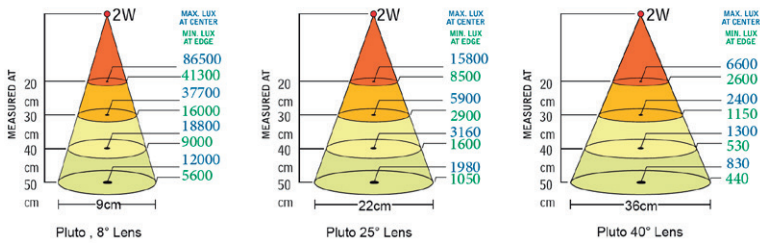

Technical specifications

Supply voltage	12–24 V AC/DC (Accessory 230 V AC/DC-adapter)
Connection cable	Standard 1,9 m H05VV-F
Connector	M12 (Male) 4-pin A-code
Power consumption	2 W
Arm length	500 mm
Colour	Black
Colour temperature	40t00 K
IP rating	IP20
Protection class	III
Beam angle	25° mounted, 8° and 40° included
Light output	130 Lm, 1980 Lx at 500 mm distance (25° optics)
Colour rendering index	CRI: >90
Weight	0,7 kg
Technical lifespan	>50000h