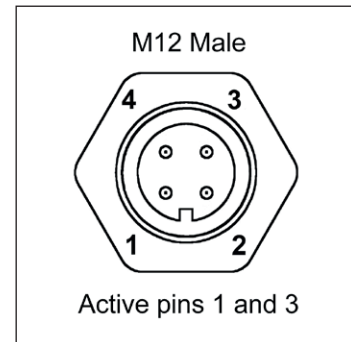

Technical specifications

Supply voltage	12–24 V AC/DC (Accessory 230 V AC/DC-adapter)
Connection cable	Standard 1,9 m H05VV-F
Connector	M12 (Male) 4-pin A-code
Power consumption	2 W
Arm length	500 mm
Colour	Black
Colour temperature	40t00 K
IP rating	IP20
Protection class	III
Beam angle	25° mounted, 8° and 40° included
Light output	130 Lm, 1980 Lx at 500 mm distance (25° optics)
Colour rendering index	CRI: >90
Weight	0,7 kg
Technical lifespan	>50000h

Model	Arm	Connection	Version	Part no.
Pluto	500 mm	12-24 V AC/DC	IP20	22702

Accessories

Plugin Adapter 220-240 V
33920

Magnetic base
14000

Table base
14015

C-clamp
14020

Wall mount
14030

Accessory	Suitable for	Info	Part no.
Optics 	Pluto	8° 25° 40°	22712
C-clamp 	All with std. base M4 x 20 (4x) included	Max 42 mm	14020
Magnetic base 	Tellus/Lumius/Pluto/LS M4 x 20 (4x) included	Ø 90 mm	14000
Wallmount 	All with std. base M4 x 20 (4x) included	50 x 80 mm	14030
Table base 	All with std. base M4 x 20 (4x) included	Ø 200 mm	14015
Connector 	All LED lighting	M12 Male	18952
	All LED lighting	M12 Female	31301
AC/DC-Adapter 	Pluto/Tellus/Solus6/Solus9/ Lumius/LS/CL-LED/Luxor (Euro)	Plugin Adapter Europé 220-240 V Max 15 VA, IP44	33920
	Pluto/Tellus/Solus6/Solus9/ Lumius/LS/CL-LED/Luxor (UK)	Plugin Adapter UK 220-240 V Max 15 VA, IP44	33921
	Pluto/Tellus/Solus6/Solus9/ Lumius/LS/CL-LED/Luxor (US)	Plugin Adapter US 100-120 V Max 15 VA, IP44	33922