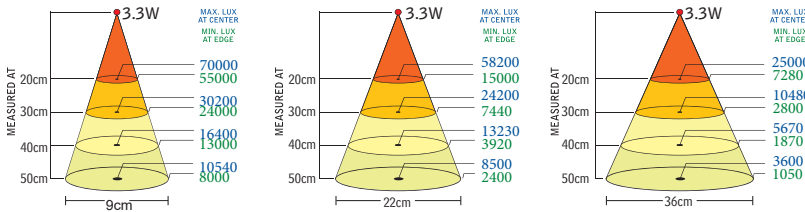

Supply voltage	12-24V AC/DC, 1,9m cord set (100-240VAC Plugin AC/DC-adapter available, IP44)
Power consumption	3,3W
Arm length	500, 700mm or spotlight
Colour	Black
Colour temperature	4000K
IP rating	IP20, IP43 or IP65
Protection class	III
Beam angle	15° (30° DIM). 20 and 30° available as option
Light output	300Lm, 10540Lx at 500mm (15° optic)
Colour rendering index	>92
Weight	0,6-1,0kg
Technical lifespan	>50000h