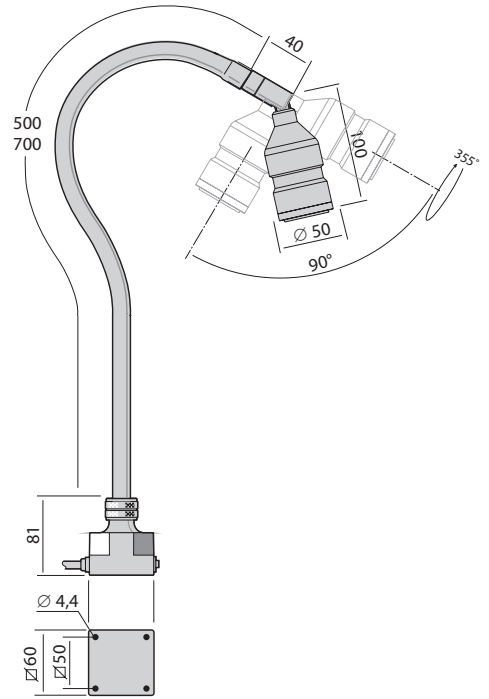

Supply voltage	12-24V AC/DC, 1,9m cord set (100-240VAC Plugin AC/DC-adapter available, IP44)
Power consumption	3,3W
Arm length	500, 700mm or spotlight
Colour	Black
Colour temperature	4000K
IP rating	IP20, IP43 or IP65
Protection class	III
Beam angle	15° (30° DIM). 20 and 30° available as option
Light output	300Lm, 10540Lx at 500mm (15° optic)
Colour rendering index	>92
Weight	0,6-1,0kg
Technical lifespan	>50000h

Tellus 15° Lens

Tellus 20° Lens

Tellus 30° Lens

Arm	Connection	Version	Part no.
500mm	12-24V AC/DC	IP43	34100
500mm	12-24V AC/DC	IP20, Joint	34110
500mm	12-24V AC/DC	IP65	34200
500mm	12-24V AC/DC	IP20, DIM	34300
700mm	12-24V AC/DC	IP43	34120
700mm	12-24V AC/DC	IP20, Joint	34130
700mm	12-24V AC/DC	IP65	34220
700mm	12-24V AC/DC	IP20, DIM	34320
40mm	12-24V AC/DC	IP20, Joint	34160