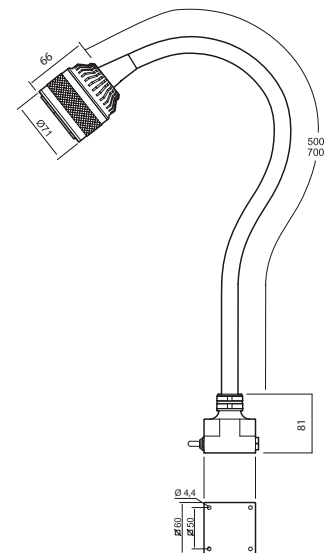

The lamp head is made from aluminium which allows good heat dissipation and protection against the tough environments it will be subjected to in industrial applications.

Custom versions available.

Features

Benefits

- High quality materials
- Efficient light pattern
- Rugged flexible arm
- Durable design
- High colour rendering index

Technical specifications

- Supply voltage 12-24V AC/DC, 1,9m cordset (100-240VAC
Plugin AC/DC-adaptor available, IP44)
- Power consumption 5,5W
- Arm length 500 or 700mm
- Colour Black
- Colour temperature 4000K
- IP-rating IP20 or IP65
- Protection Class III
- Beam angle 10° std. 25° and 40° as accessory 390Lm,
- Light output 39500Lx at 500mm distance (10°)
- Colour rendering index 92
- Weight 1,2-1,4kg
- Technical lifespan >50000h

Arm	Connection	Version	Part. no.
500mm	12-24V AC/DC	IP20, Joint	33610
500mm	12-24V AC/DC	IP65	33605
700mm	12-24V AC/DC	IP20, Joint	33630
700mm	12-24V AC/DC	IP65	33625

PSU (100-240V~)

Plug-in Adaptor for Europe 230V
33901