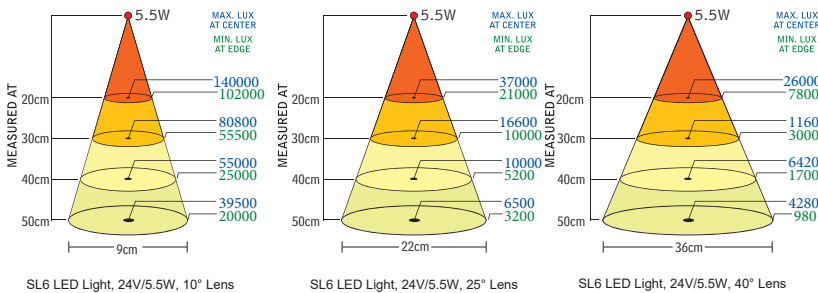

Benefits

- High quality materials
- Efficient light pattern
- Rugged flexible arm
- Durable design
- High colour rendering index

Technical specifications

- Supply voltage 12-24V AC/DC, 1,9m cordset (100-240VAC
Plugin AC/DC-adaptor available, IP44)
- Power consumption 5,5W
- Arm length 500 or 700mm
- Colour Black
- Colour temperature 4000K
- IP-rating IP20 or IP65
- Protection Class III
- Beam angle 10° std. 25° and 40° as accessory 390Lm,
- Light output 39500Lx at 500mm distance (10°)
- Colour rendering index 92
- Weight 1,2-1,4kg
- Technical lifespan >50000h