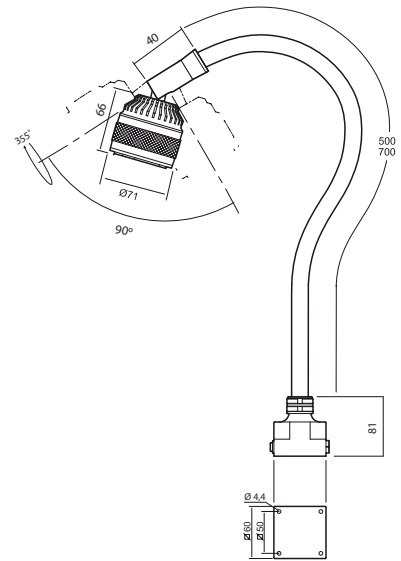

- LED Service life >50000h
- IP20 or IP65
- Armlength 500 or 700mm
- With or without swivel joint
- Plugin AC/DC-Adaptor 100-240/12V, IP44 available as accessory

Applications

- Focused task light for industrial applications
- Tasklight for vehicles
- Marine applications

Benefits

- High quality materials
- Efficient light pattern
- Rugged flexible arm
- Durable design
- High colour rendering index

Technical specifications

- Supply voltage 12-24V AC/DC, 1,9m cordset (100-240VAC
Plugin AC/DC-adaptor available, IP44)
- Power consumption 5,5W
- Arm length 500 or 700mm
- Colour Black
- Colour temperature 4000K
- IP-rating IP20 or IP65
- Protection Class III
- Beam angle 10° std. 25° and 40° as accessory 390Lm,
- Light output 39500Lx at 500mm distance (10°)
- Colour rendering index 92
- Weight 1,2-1,4kg
- Technical lifespan >50000h

Arm	Connection	Version	Part. no.
500mm	12-24V AC/DC	IP20, Joint	33610
500mm	12-24V AC/DC	IP65	33605
700mm	12-24V AC/DC	IP20, Joint	33630
700mm	12-24V AC/DC	IP65	33625

PSU (100-240V~)

Plug-in Adaptor for Europe 230V
33901