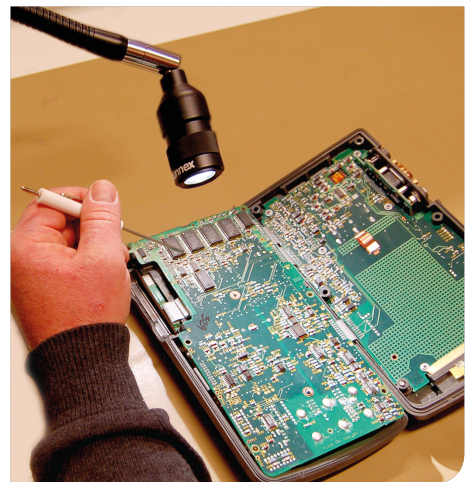

It can be supplied with an external plugin adapter for 230V. The adapter's protection class is IP44.

Customized versions are available.

Features

- Arm length 500mm
- Swivel joint
- Lifespan >50000h
- IP20
- 12-24V AC/DC
- AC/DC-Adaptor (100-240/12V, IP44), available as accessory

Technical specifications

Supply voltage	12-24V AC/DC, 1,9m cordset (100-240VAC Plugin AC/DC-adaptor available, IP44)
Power consumption	2W
Arm length	500mm
Colour	Black
Colour temperature	4000K
IP rating	IP20
Protection class	III
Beam angle	25° mounted. 8° and 40° included
Light output	130Lm, 1980Lx at 500mm distance (25° optic)
Colour rendering index	>90
Weight	0,7kg
Technical lifespan	>50000h