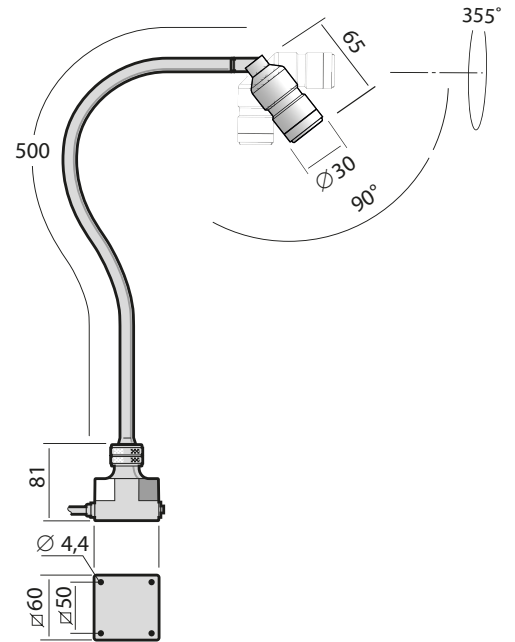

It can be supplied with an external plugin adapter for 230V. The adapter's protection class is IP44.

Customized versions are available.

Features

- Arm length 500mm
- Swivel joint
- Lifespan >50000h
- IP20
- 12-24V AC/DC
- AC/DC-Adaptor (100-240/12V, IP44), available as accessory

Technical specifications

Supply voltage	12-24V AC/DC, 1,9m cordset (100-240VAC Plugin AC/DC-adaptor available, IP44)
Power consumption	2W
Arm length	500mm
Colour	Black
Colour temperature	4000K
IP rating	IP20
Protection class	III
Beam angle	25° mounted. 8° and 40° included
Light output	130Lm, 1980Lx at 500mm distance (25° optic)
Colour rendering index	>90
Weight	0,7kg
Technical lifespan	>50000h

Arm	Connection	Version	Part no.
500mm	12-24V AC/DC	IP20	22702

PSU (100-240V~)

Plug-in Adaptor for Europe 230V
33901

Mounting Accessories

Magnetic base
14000

Table base
14015

C-Clamp
14020

Wall mount
14030

ACCESSORIES & SPAREPARTS

Accessory	Suitable for	Info	Part no.
Optics 	Pluto	8° 25° 40°	22712
C-clamp 	All with std. base M4 x 20 (4x) included	Max. 42mm	14020
Magnetic base 	Pluto/Tellus/Lumius/CL-LED/LS M4 x 20 (4x) included	∅ 90mm	14000
Wallmount 	All with std. base M4 x 20 (4x) included	50 x 80mm	14030
Desktop base 	All with std. base 4.0 x 25 (4x) included	∅ 200mm	14015
Trolley base 	All with std. base M4 x 20 (4x) included	Height 750mm	14024
AC/DC-Adapter 	Pluto/Tellus/Solus6/Solus9/ Lumius/LS/CL-LED/Luxor (Euro)	100-240V/24VDC Max 15VA, IP44	33901
	Pluto/Tellus/Solus6/Solus9/Lumius/ LS (UK)	100-240V/12VDC Max 12VA, IP44	33902
	Pluto/Tellus/Solus6/Solus9/Lumius/ LS (US)	100-240V/12VDC Max 12VA, IP44	33906
	Pluto/Tellus/Solus6/Solus9/Lumius/ LS/CL-LED/Luxor (CH)	100-240V/24VDC Max 15VA, IP44	33907