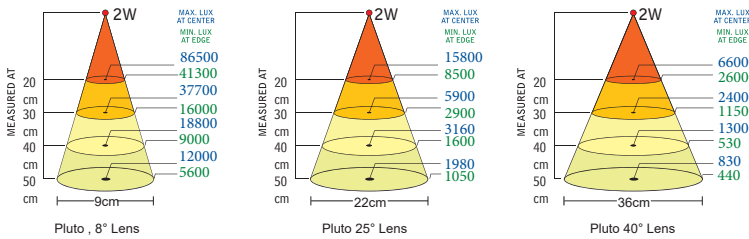

Technical specifications

Supply voltage	12-24V AC/DC, 1,9m cordset (100-240VAC Plugin AC/DC-adaptor available, IP44)
Power consumption	2W
Arm length	500mm
Colour	Black
Colour temperature	4000K
IP rating	IP20
Protection class	III
Beam angle	25° mounted. 8° and 40° included
Light output	130Lm, 1980Lx at 500mm distance (25° optic)
Colour rendering index	>90
Weight	0,7kg
Technical lifespan	>50000h