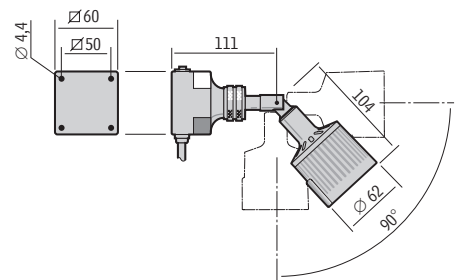

Benefits

- Long service life
- High quality components
- Rugged flexible arm
- Durable design

Technical specifications

Supply voltage	12-24V AC/DC, 1,9m cord set (100-240VAC Plugin AC/DC-adaptor available, IP44)
Power consumption	3W
Arm length	500, 700mm or spot
Colour	Black
Colour temperature	5500K
IP rating	IP20
Protection class	III
Beam angle	15°
Light output	165Lm, 6100Lx at 500mm distance
Colour rendering index	80
Weight	0,8-1,2kg
Technical lifespan	>25000h

Arm	Connection	Version	Part no.
500mm	12-24V AC/DC		30305
500mm	12-24V AC/DC	Joint	30320
700mm	12-24V AC/DC		30310
700mm	12-24V AC/DC	Joint	30325
40mm	12-24V AC/DC	Joint	30330

PSU (100-240V~)

Plug-in Adaptor for Europe 230V
33901