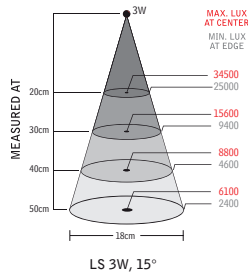

Benefits

- Long service life
- High quality components
- Rugged flexible arm
- Durable design

Technical specifications

Supply voltage	12-24V AC/DC, 1,9m cord set (100-240VAC Plugin AC/DC-adaptor available, IP44)
Power consumption	3W
Arm length	500, 700mm or spot
Colour	Black
Colour temperature	5500K
IP rating	IP20
Protection class	III
Beam angle	15°
Light output	165Lm, 6100Lx at 500mm distance
Colour rendering index	80
Weight	0,8-1,2kg
Technical lifespan	>25000h