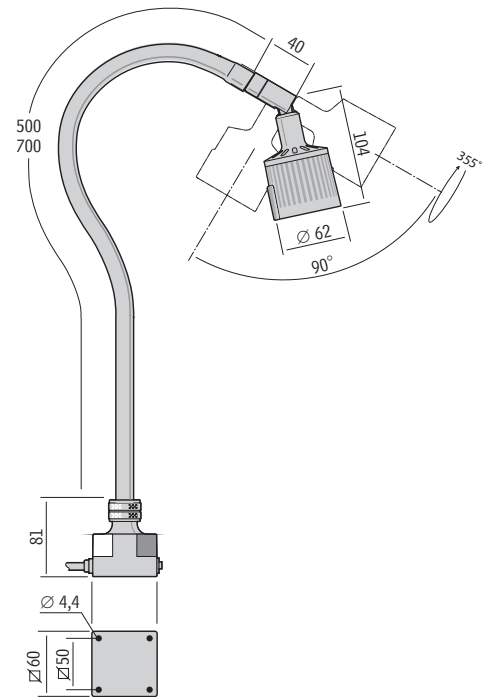

Features

- Arm length 500, 700mm and spotlight
- With or without swivel joint
- LED Service life >25000h
- 12-24V AC/DC
- AC/DC-Adaptor 100-240/24V, IP44 available as accessory

Applications

- Industrial applications
- Vehicles
- Reading light

Benefits

- Long service life
- High quality components
- Rugged flexible arm
- Durable design

Technical specifications

Supply voltage	12-24V AC/DC, 1,9m cord set (100-240VAC Plugin AC/DC-adaptor available, IP44)
Power consumption	3W
Arm length	500, 700mm or spot
Colour	Black
Colour temperature	5500K
IP rating	IP20
Protection class	III
Beam angle	15°
Light output	165Lm, 6100Lx at 500mm distance
Colour rendering index	80
Weight	0,8-1,2kg
Technical lifespan	>25000h

Arm	Connection	Version	Part no.
500mm	12-24V AC/DC		30305
500mm	12-24V AC/DC	Joint	30320
700mm	12-24V AC/DC		30310
700mm	12-24V AC/DC	Joint	30325
40mm	12-24V AC/DC	Joint	30330

PSU (100-240V~)

Plug-in Adaptor for Europe 230V
33901