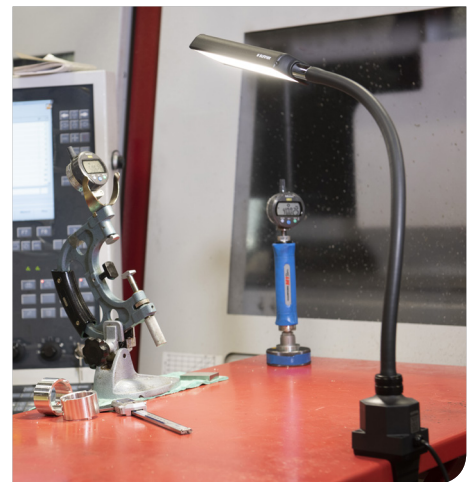

CL-LED

Sunnex CL-LED is a diffused LED-lamp for general purpose like reading, assembly and inspection on workbenches etc. It has a pattern of LED's with a combined power of 11W, with a built in recessed diffuser, for minimal glare and a flat light pattern. The lamp head is made from extruded aluminium with end pieces in durable plastic material. The classic Sunnex flexible arm is fitted and it comes in 500 or 700mm length. Supply voltage is 24V AC/DC.

The built in diffuser allows for an even spread of the light and its recessed position gives protection against impact and glare.

Suitable applications are inspection and measurement, office tables and in applications where a greater flat light pattern is preferred.

Our accessories like adapter, C-clamp, wallbracket, magnetic base and table base can be used with this product.

Custom versions available.

Features

- Arm length 500 and 700mm
- LED lifespan >50000h
- 24V AC/DC connection for safety in industrial applications
- Adaptor available for direct connection to mains voltage

Applications

- Workbenches
- Assembly stations
- Inspection
- Laboratories
- Office tables

Benefits

- Low power consumption
- Very low heat emission
- Minimal glare
- Flexible arm for precise adjustment
- Cool white colour temperature and high colour rendering index for good work ergonomics