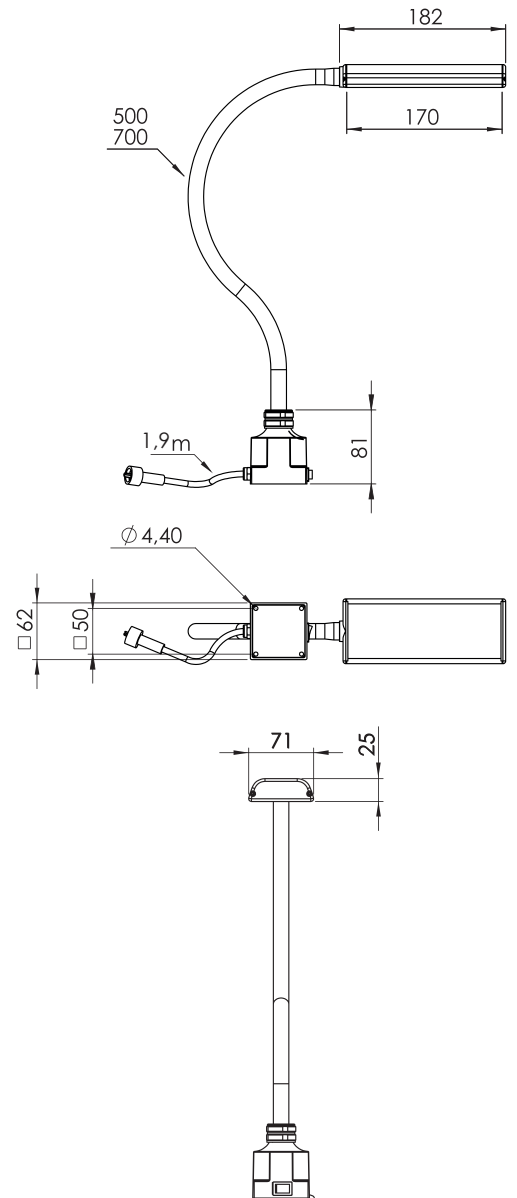

CL-LED

Sunnex CL-LED is a diffused LED-lamp for general purpose like reading, assembly and inspection on workbenches etc. It has a pattern of LED's with a combined power of 11W, with a built in recessed diffuser, for minimal glare and a flat light pattern. The lamp head is made from extruded aluminium with end pieces in durable plastic material. The classic Sunnex flexible arm is fitted and it comes in 500 or 700mm length. Supply voltage is 24V AC/DC.

Our accessories like adapter, C-clamp, wallbracket, magnetic base and table base can be used with this product.

Custom versions available.

Features

- Arm length 500 and 700mm
- LED lifespan >50000h
- 24V AC/DC connection for safety in industrial applications
- Adaptor available for direct connection to mains voltage

Technical Specifications

Supply voltage	24-36VDC 1,9m cord set (100-240VAC Plugin AC/DC-adaptor available, IP44)
Power consumption	11W
Arm length	500 or 700mm
Colour	Black
Colour temperature	4000k
IP-rating	IP20
Protection Class	III
Light output	1000Lm, 3600Lx at 500mm distance
Colour rendering index	92
Weight	1,2-1,4kg
Technical lifespan	>50000h

CL-LED 11W at 500mm distance

Arm	Connection	Part. no.
500mm	24 - 36V AC/DC	35100
700mm	24 - 36V AC/DC	35120

PSU (100-240V~)

Plug-in Adaptor for Europe 230V
33901

Mounting Accessories

Magnetic base
14000

Table base
14015