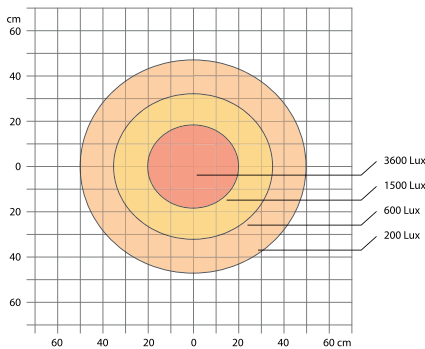

Technical Specifications

Supply voltage	24-36VDC 1,9m cord set (100-240VAC Plugin AC/DC-adaptor available, IP44)
Power consumption	11W
Arm length	500 or 700mm
Colour	Black
Colour temperature	4000k
IP-rating	IP20
Protection Class	III
Light output	1000Lm, 3600Lx at 500mm distance
Colour rendering index	92
Weight	1,2-1,4kg
Technical lifespan	>50000h

CL-LED 11W at 500mm distance

Arm	Connection	Part. no.
500mm	24 - 36V AC/DC	35100
700mm	24 - 36V AC/DC	35120